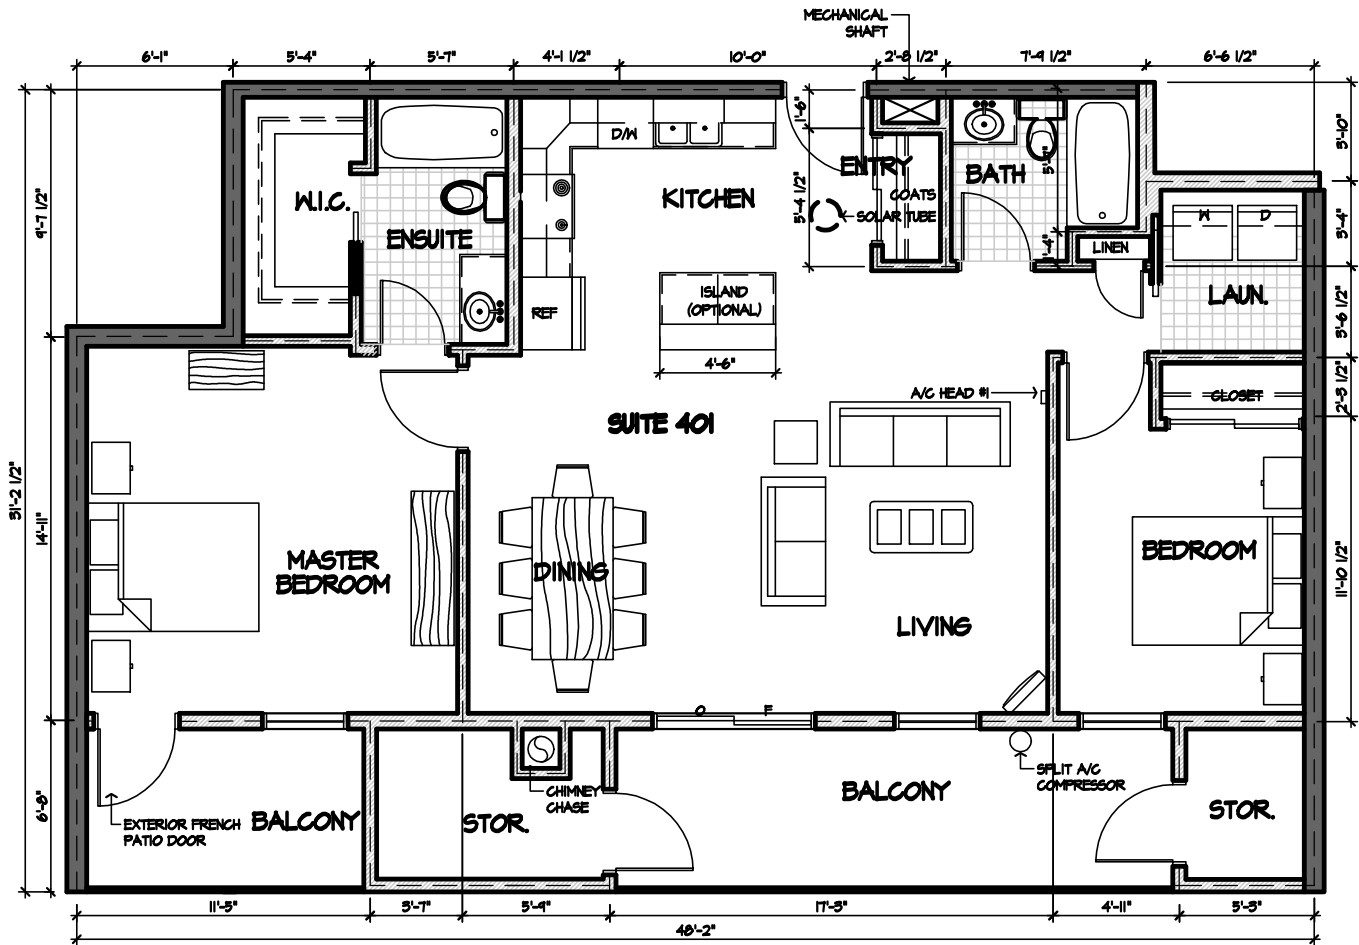

GABRIELA ESTATES

HUMBOLDT, SASKATCHEWAN

Date: February 26, 2014

Desc: Suite 401 Plan

Number: 401

of pages: 1 [SCALE 3/16"=1'-0"]

'ALL DIMENSIONS ARE APPROXIMATE AND MAY VARY DUE TO SITE CONDITIONS'
FLOOR PLANS NOT TO SCALE