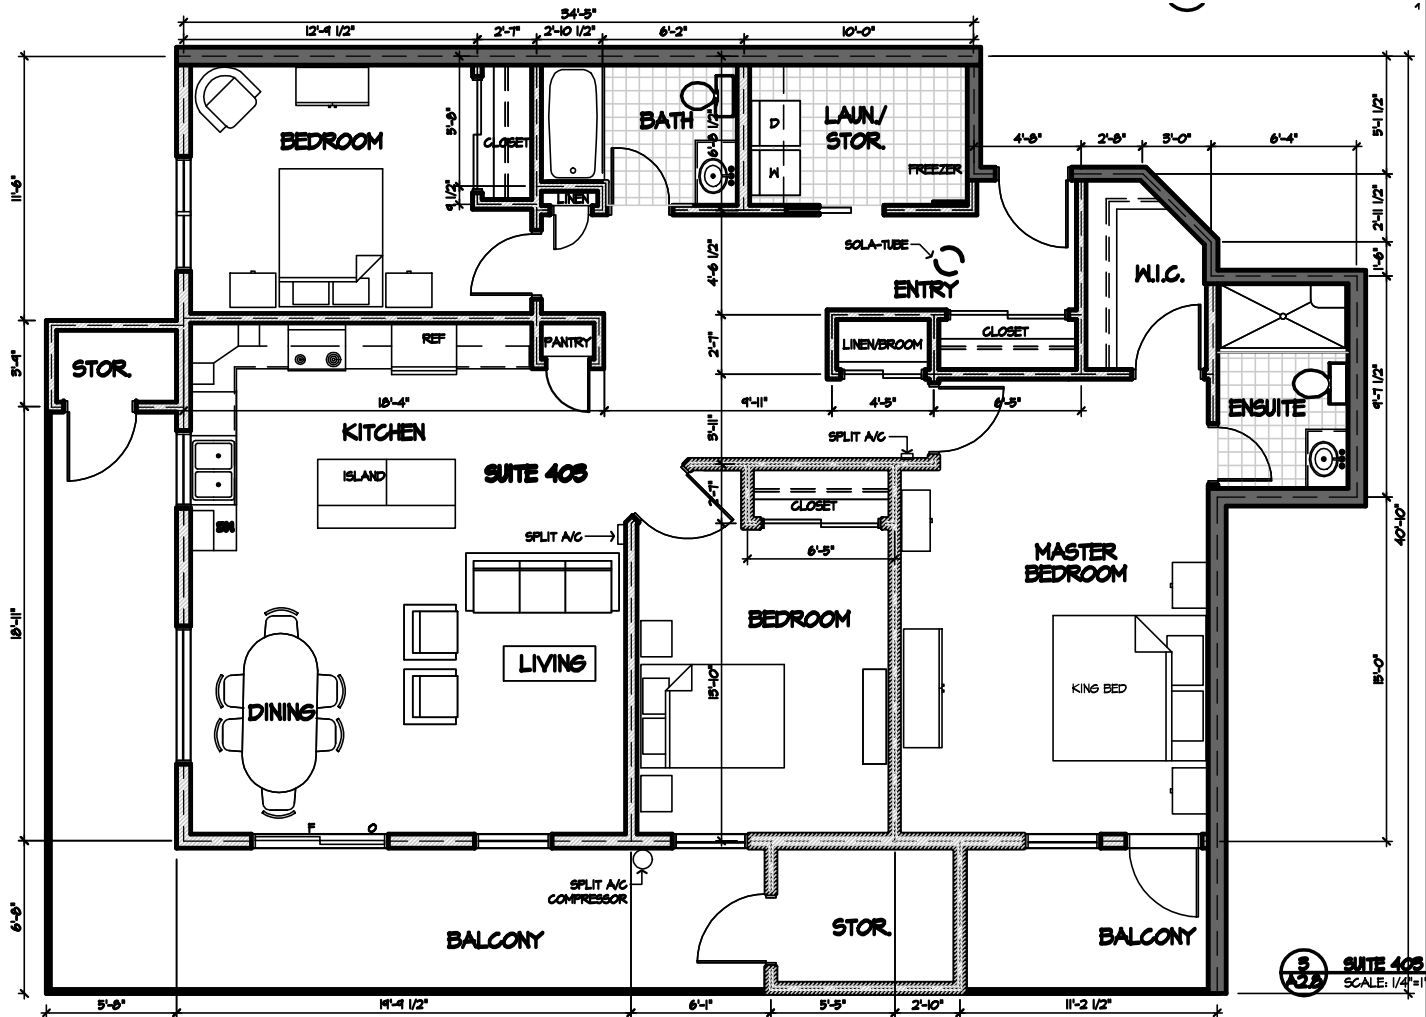

GABRIELA ESTATES

HUMBOLDT, SASKATCHEWAN

Date: February 26, 2014

Desc: Suite 403 Plan

Number: 403

of pages: 1 [SCALE = N.T.S.]

'ALL DIMENSIONS ARE APPROXIMATE AND MAY VARY DUE TO SITE CONDITIONS'
FLOOR PLANS NOT TO SCALE