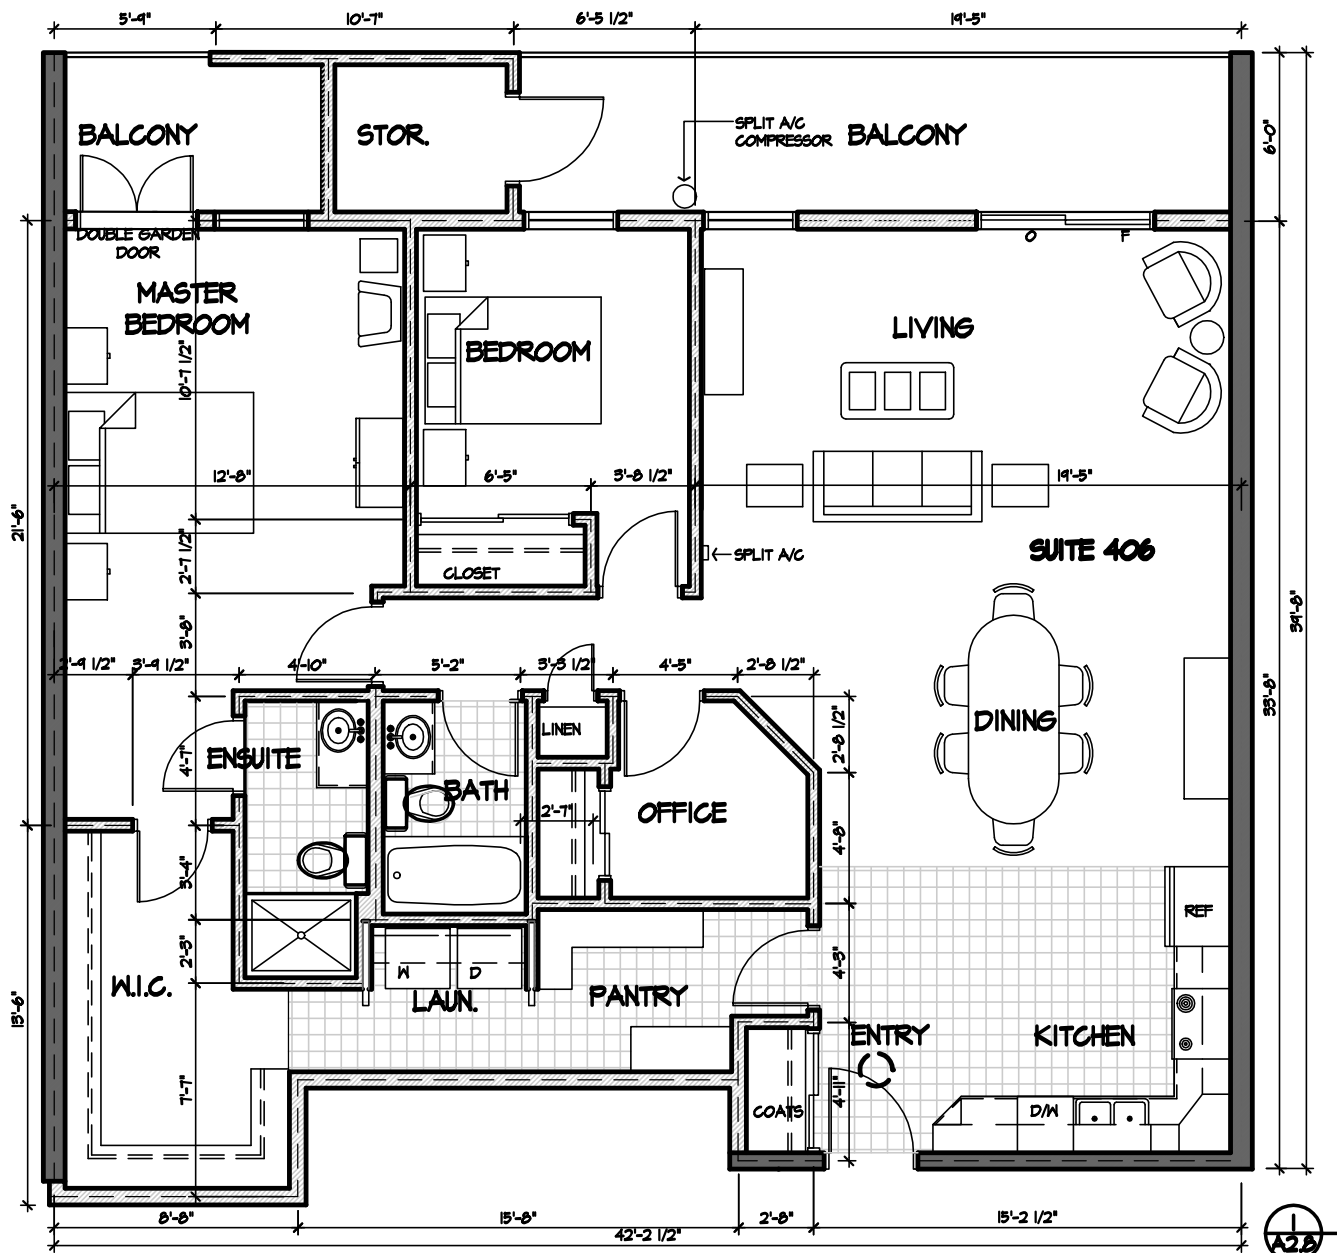

# GABRIELA ESTATES

HUMBOLDT, SASKATCHEWAN

Date: February 26, 2014

Desc: Suite 406 Plan

Number: 406

# of pages: 1 [SCALE 3/16"=1'-0"]

'ALL DIMENSIONS ARE APPROXIMATE AND MAY VARY DUE TO SITE CONDITIONS'  
FLOOR PLANS NOT TO SCALE