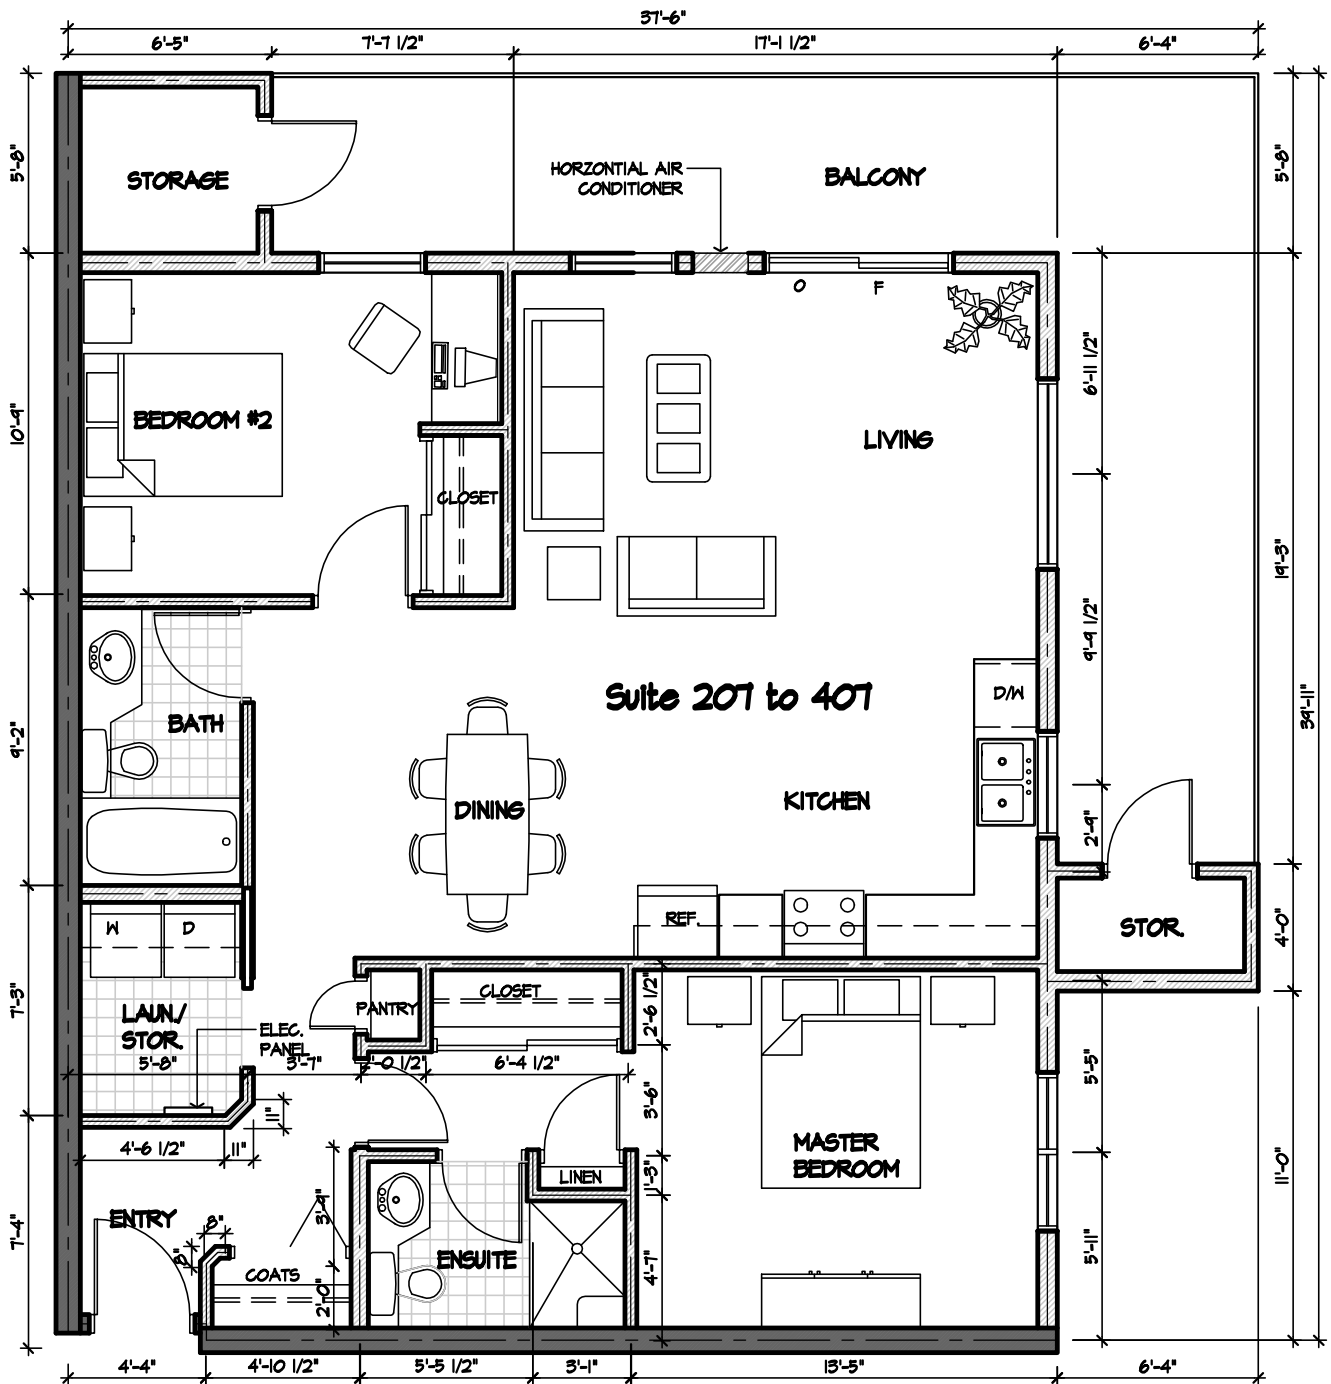

# GABRIELA ESTATES

HUMBOLDT, SASKATCHEWAN

Date: February 26, 2014

Desc: Suite 407 Plan

Number: 407

# of pages: 1 [SCALE = N.T.S.]

**1** SUITE 201 to 407  
**A2.7** SCALE: 1/4"=1'-0"

'ALL DIMENSIONS ARE APPROXIMATE AND MAY VARY DUE TO SITE CONDITIONS'  
 FLOOR PLANS NOT TO SCALE