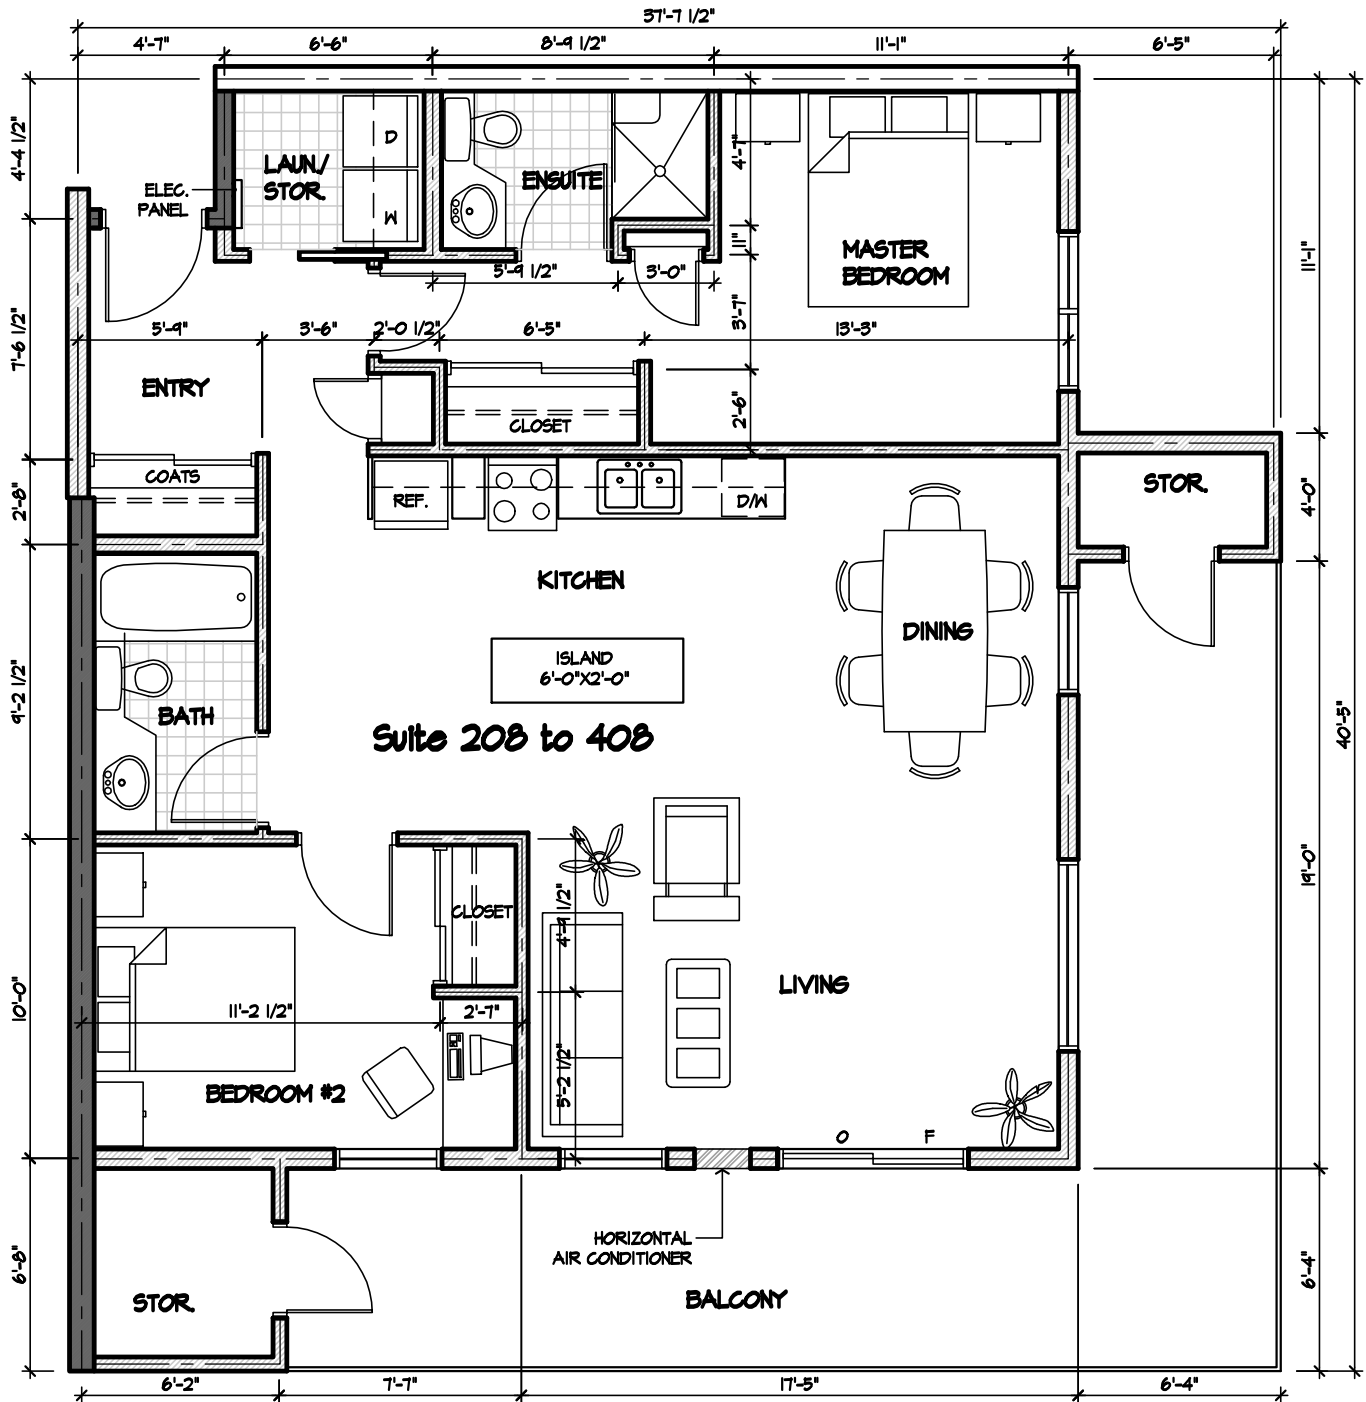

GABRIELA ESTATES

HUMBOLDT, SASKATCHEWAN

Date: February 26, 2014

Desc: Suite 408 Plan

Number: 408

of pages: 1 [SCALE = N.T.S.]

2 SUITE 208 to 408
SCALE 1/4"=1'-0"

'ALL DIMENSIONS ARE APPROXIMATE AND MAY VARY DUE TO SITE CONDITIONS'
FLOOR PLANS NOT TO SCALE